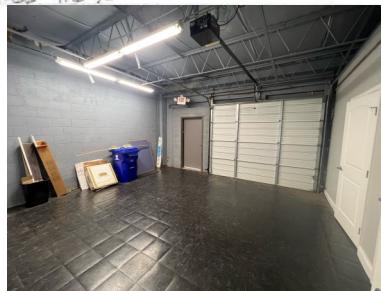

Put Your Business Name on this Shop Front | 3,100 +/- SF

\$15.50 PSF

ABOUT THIS PROPERTY

The Perfect Small Building, location in the heart of Downtown Stockbridge for your Restaurant or Shop. This all brick Building, with Built In Cooler is 3,100SF, perfect for a small business. In addition to its phenomenal strategic location, Tenants will enjoy the friendly business climate in this up and coming environment.