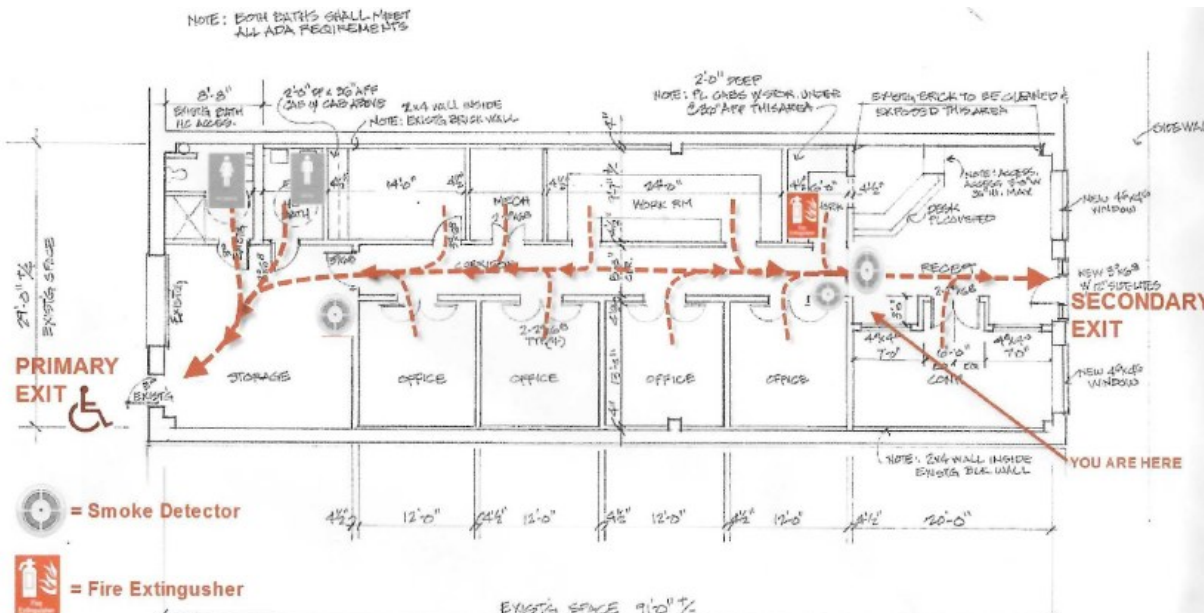

Put Your Business Name on this Shop Front | 3,100 +/- SF

\$15.50 PSF

ABOUT THIS PROPERTY

The Perfect Small Building, location in the heart of Downtown Stockbridge for your Restaurant or Shop. This all brick Building, with Built In Cooler is 3,100SF, perfect for a small business. In addition to its phenomenal strategic location, Tenants will enjoy the friendly business climate in this up and coming environment.