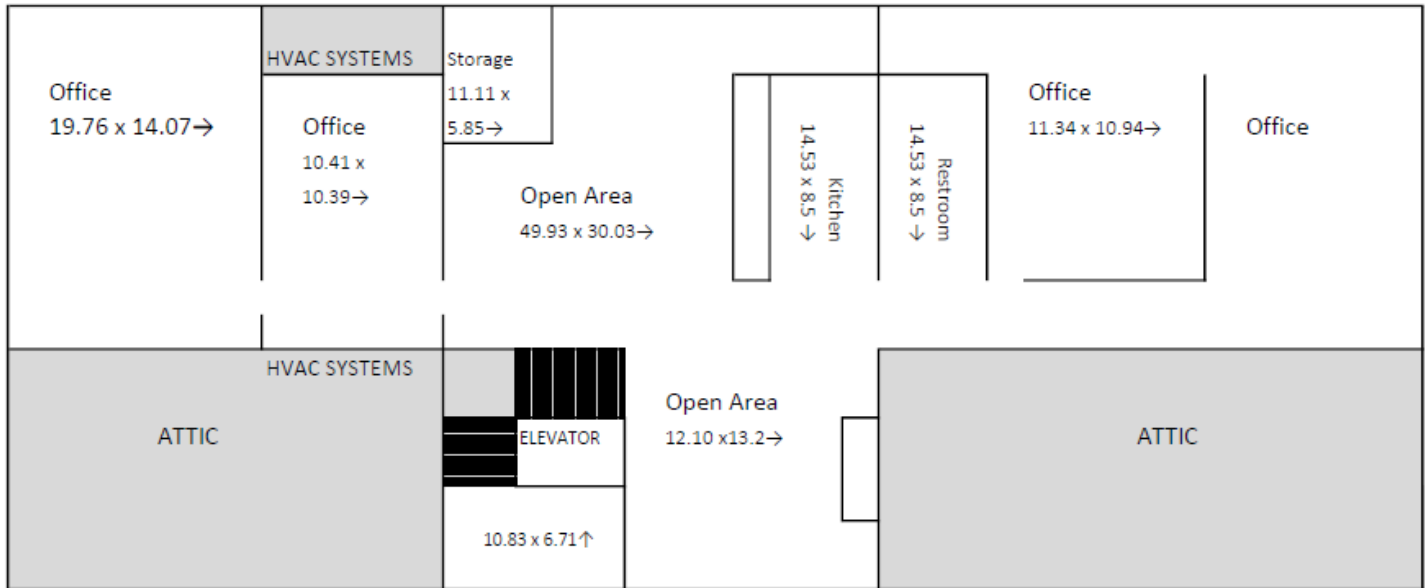

225 Corporate Center Drive Stockbridge, GA

SUITE C 2,000SF $20.00 PSF MG

Suite C

2,000 SF