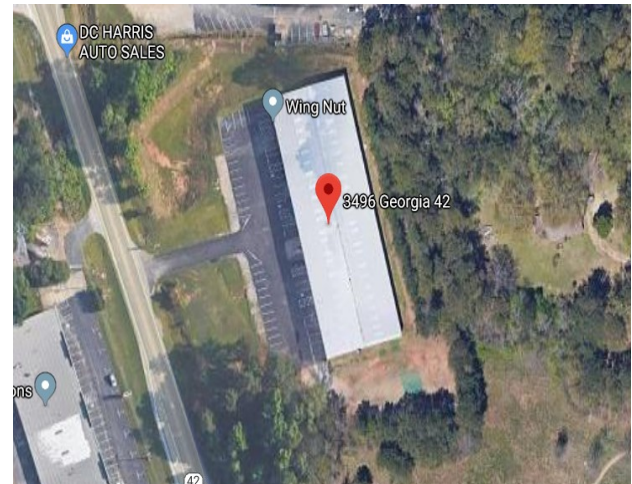

3494 Highway 42

STOCKBRIDGE, GA

SPACE HIGHLIGHTS

Multi-Suite Industrial Building

Suite 3494 **5,000 SF**
For Rent at \$3,000 MG

- Office
- Restrooms

Amenities

Convenient access to I-75,
I-675, Highway 138

19 miles from Atlanta Hartsfield
Jackson Airport

High visibility Henry County
location

Minutes from Henry Piedmont
Hospital, Restaurants, Hotels

INDUSTRIAL SUITE AVAILABLE

LEASING CONTACT:

Tom Ellis:
1215 Eagles Landing Pkwy
Suite 204
Stockbridge, GA 30281
Phone: 770-507-5155